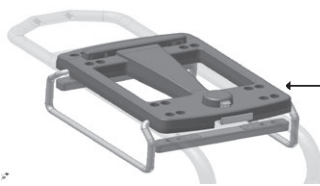

FIXATION PLATE FOR REAR BIKE BASKET

for Ortlieb Rack Adapter

fixation on rack adapter (not included, spare part article code E159)

width cm/in	depth cm/in	weight g/oz.
18/7,1	11/4,3	100/3,5

- fixation plate mounted to basket bottom
- allows safe attachment of bicycle basket (or other boxes) on the rack
- fits to regular bicycle baskets for the rear rack
- clicks easily into place and locks safely (three fixing points)
- „click“ noise when fixing
- quick and easy detachment due to smooth push-button
- adapter art. nr. E 159 necessary (not included)
- this allows lateral fixation of side panniers with QL1 or QL2 system, or other panniers, and simultaneous use of the basket
- allows quick change between basket and e. g. suitcase „Travel-Biker“