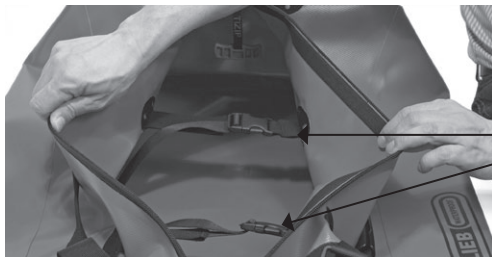

## Expedition duffle bag with shoulder straps

**ORTLIEB** WATERPROOF

Height cm/in.	Width cm/in.	Depth cm/in.	Vol. l/cu.in.	Weight g/oz.
30/11,8	92/36,2	50/19,7	140/8544	1950/68,8

- Large travel and expedition duffle bag with waterproof TIZIP zipper and backpack shoulder straps
- Suitable for the transport of large equipment (sports, trekking, rafting, etc.)
- 4 carrying handles, 2 lateral, 2 on top
- Broad, adjustable shoulder straps allow transport on back
- improved long TIZIP for perfect access
- Extremely abrasion and tear-resistant fabric
- Can be comfortably carried by two persons
- Easy to clean
- Internal compression straps for fixation and compression of contents

Attention: In order to make the zipper move more smoothly apply the enclosed lubricant onto the whole zipper and in particular into the U-shaped end portion. Remove excessive lubricant with a soft cloth, and open and close the zipper several times.