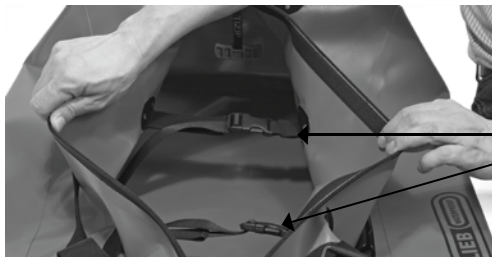

## Expedition duffle bag with shoulder straps

2 internal compression straps with buckles

Height cm/in.	Width cm/in.	Depth cm/in.	Vol. l/cu.in.	Weight g/oz.
30/11,8	92/36,2	50/19,7	140/8544	1950/68,8

- Large travel and expedition duffle bag with waterproof TIZIP zipper and backpack shoulder straps
- Suitable for the transport of large equipment (sports, trekking, rafting, etc.)
- 4 carrying handles, 2 lateral, 2 on top
- Broad, adjustable shoulder straps allow transport on back
- improved long TIZIP for perfect access
- Extremely abrasion and tear-resistant fabric
- Can be comfortably carried by two persons
- Easy to clean
- Internal compression straps for fixation and compression of contents

Attention: In order to make the zipper move more smoothly apply the enclosed lubricant onto the whole zipper and in particular into the U-shaped end portion. Remove excessive lubricant with a soft cloth, and open and close the zipper several times.