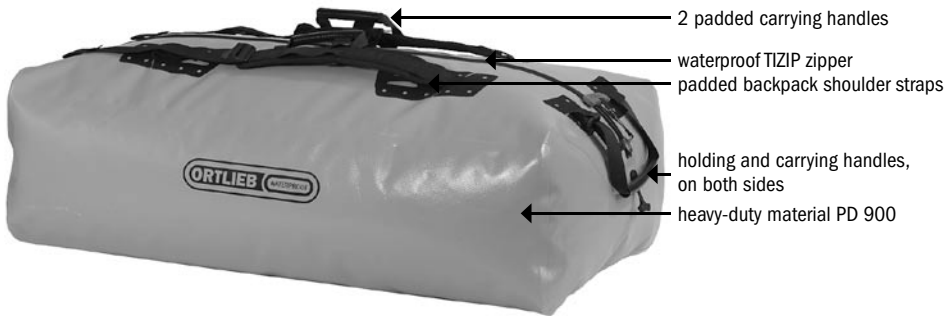

## Expedition duffle bag with shoulder straps

2 internal compression straps with buckles

Height cm/in.	Width cm/in.	Depth cm/in.	Vol. l/cu.in.	Weight g/oz.
30/11,8	92/36,2	50/19,7	140/8544	1950/68,8

- Large travel and expedition duffle bag with waterproof TIZIP zipper and backpack shoulder straps
- Suitable for the transport of large equipment (sports, trekking, rafting, etc.)
- 4 carrying handles, 2 lateral, 2 on top
- Broad, adjustable shoulder straps allow transport on back
- improved long TIZIP for perfect access
- Extremely abrasion and tear-resistant fabric
- Can be comfortably carried by two persons
- Easy to clean
- Internal compression straps for fixation and compression of contents

Attention: In order to make the zipper move more smoothly apply the enclosed lubricant onto the whole zipper and in particular into the U-shaped end portion. Remove excessive lubricant with a soft cloth, and open and close the zipper several times.