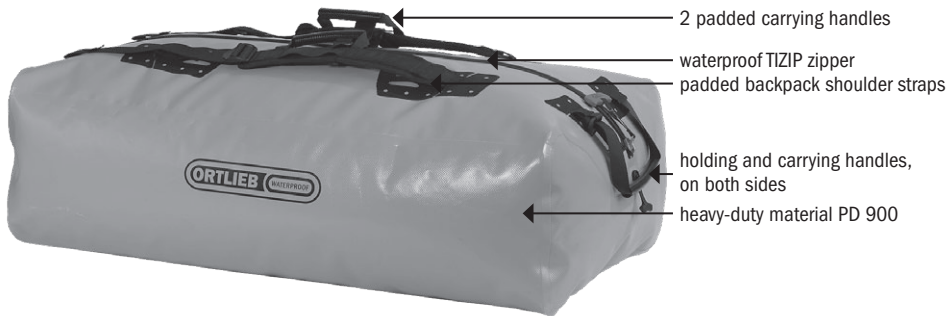

# BIG-ZIP

## Expedition duffle bag with shoulder straps

**ORTLIEB** WATERPROOF

Height cm/in.	Width cm/in.	Depth cm/in.	Vol. l/cu.in.	Weight g/oz.
30/11,8	92/36,2	50/19,7	140/8544	1950/68,8

- Large travel and expedition duffle bag with waterproof TIZIP zipper and backpack shoulder straps
- Suitable for the transport of large equipment (sports, trekking, rafting, etc.)
- 4 carrying handles, 2 lateral, 2 on top
- Broad, adjustable shoulder straps allow transport on back
- improved long TIZIP for perfect access
- Extremely abrasion and tear-resistant fabric
- Can be comfortably carried by two persons
- Easy to clean
- Internal compression straps for fixation and compression of contents

Attention: In order to make the zipper move more smoothly apply the enclosed lubricant onto the whole zipper and in particular into the U-shaped end portion. Remove excessive lubricant with a soft cloth, and open and close the zipper several times.