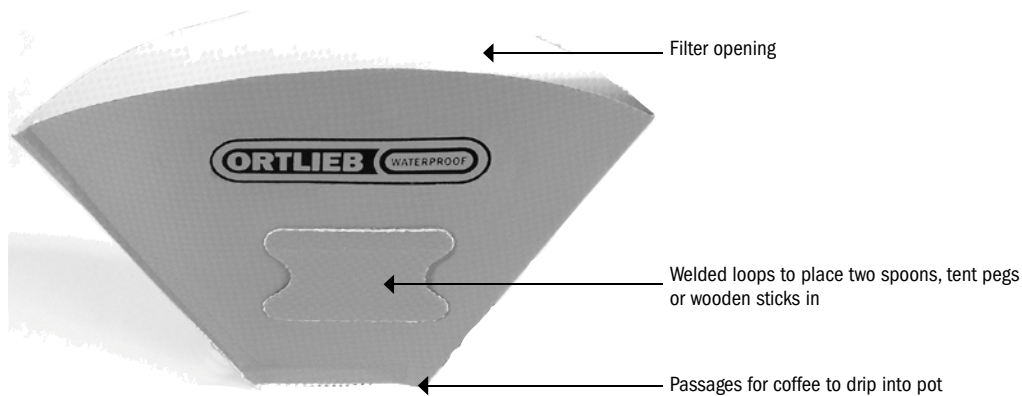

COFFEE-FILTER

Foldable coffee filter holder

ORTLIEB WATERPROOF

Application example: filter holder supported on cup with two tent pecks

Height cm/in.	Width cm/in.	Weight g/oz.
12/4,7	19/7,5	30/1,1

- Folding coffee filter made of heat resistant material with an inner coating suitable for food
- For use with paper filters size 1 x 4
- It is advisable to place to small sticks between the filter and the filter paper to increase the flow
- Welded loops serve for holding two tent pecks or wooden sticks
- Serves excellently as a funnel