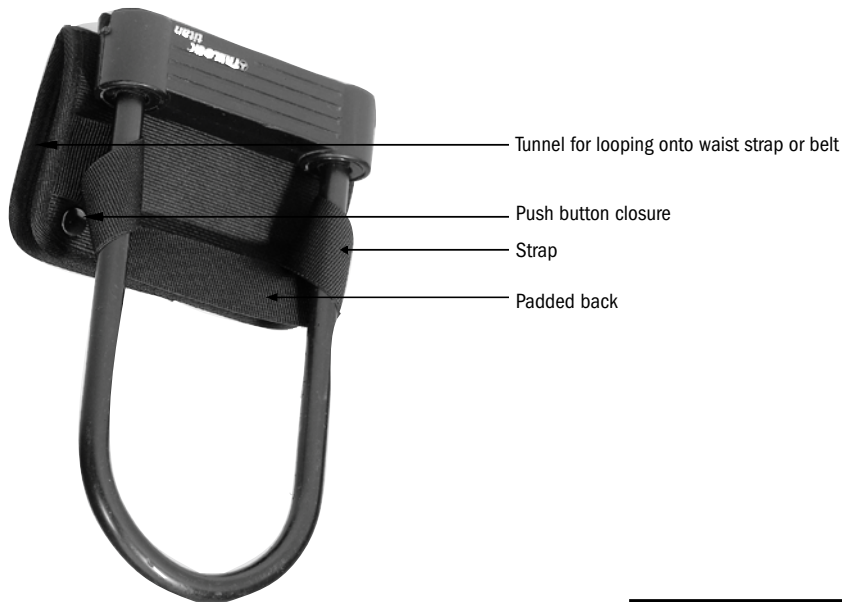

# U-LOCK HOLSTER

Belt holster for U-Locks

Tunnel for looping onto waist strap or belt

Push button closure

Strap

Padded back

Height cm/in.	Width cm/in.	Depth cm/in.	Vol. L/cu.in.	Weight g/oz.
				60/2,1

- Padded holster for U-locks
- Can be looped onto waist straps of the Messenger Bags, Messenger Bag Pro, X-Press or belt
- Easy handling thanks to unique design of loop
- Fast removal and insert of U-lock
- Suitable for U-locks with different widths such as Trelock, ABUS, Kryptonite