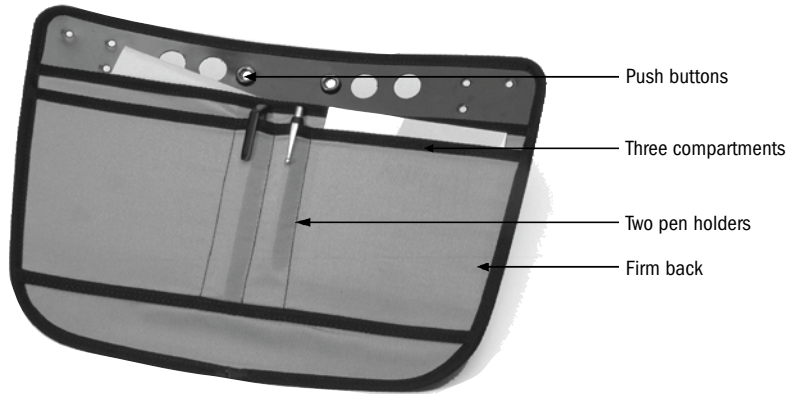

ORGANIZER

Document folder for messenger bags

Height cm/in.	Width cm/in.	Depth cm/in.	Vol. L/cu.in.	Weight g/oz.
25/9,8	37/32	14,6/12,6		180/6,4

- Document folder as accessory for the ORTLIEB messenger bag
- Allows safe storage of courier documents in the messenger bag
- Has a DIN A4 folder, two small compartments and two pen holders
- Firm back for crease free storage of documents
- Can be fixed with push buttons to the internal stiffener place of the messenger bag
- Can be used independently or in combination with the ORTLIEB waist strap pocket (accessory)