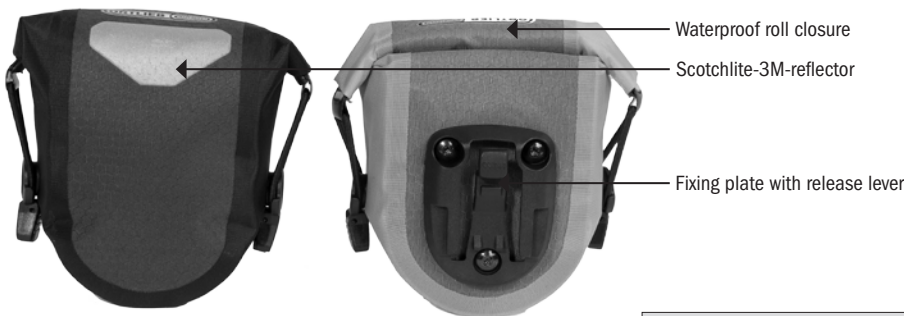

SADDLE-BAG MICRO

Ultra Lightweight Saddle-Bag with Roll Closure

Test winner in Roadbike Magazine TOUR 01/2010

AWARD 2010

Height cm/in.	Width cm/in.	Depth cm/in.	Vol. l/cu.in.	Weight g/oz.
12/4,7	11/4,3	8/3,1	0,6/0,36	115/4,1

- Ultra lightweight Saddle-Bag for race bike and mountain bike
- Ideal for spare tube and tools
- Roll closure with elastics for tight fixing and small volume
- PU-coated nylon fabric
- Reflector
- Including mounting set for saddle
- Simple mounting to seat braces with two metrical screws
- Single-handed removal of Saddle-Bag Micro
- Mounting set available individually for second bike (art. code E 97)