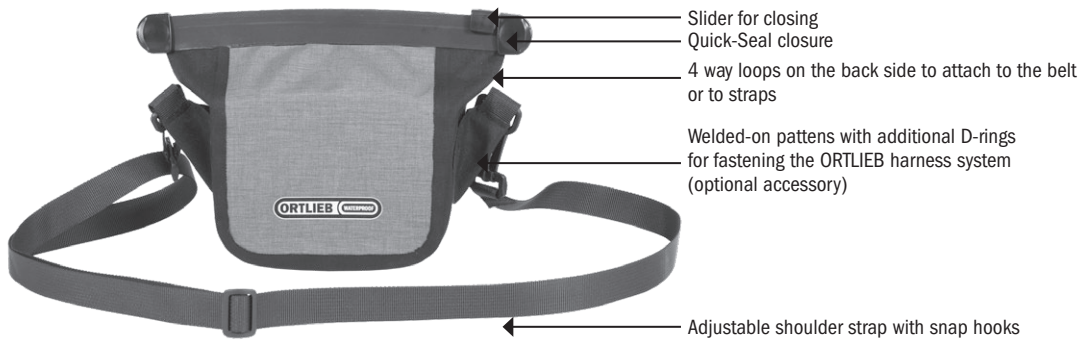

PROTECT

Padded camera bag for compact cameras

Height cm/in.	Width cm/in.	Depth cm/in.	Vol. l/cu.in.	Weight g/oz.
12/4.7	15/5.9	7/2.8	1.3/79	110/3.9

Figures apply to inner dimensions

- Protects compact cameras against rain and spray
- Padded bag protects against mechanical impacts
- Waterproof Quick-Seal-Closure
- Slider for easy and fast closing
- D-rings for fixation of the ORTLIEB harness system (optional accessory)
- Welded on loops on the back side for horizontal or vertical attachment at belts or other bags with straps
- Also ideal for video cameras and binoculars
- Temperatures below -5°C/23°F may affect the function of the sealing lip

Bag is supplied with carrying strap and internal padding

PRODUCT-INFO