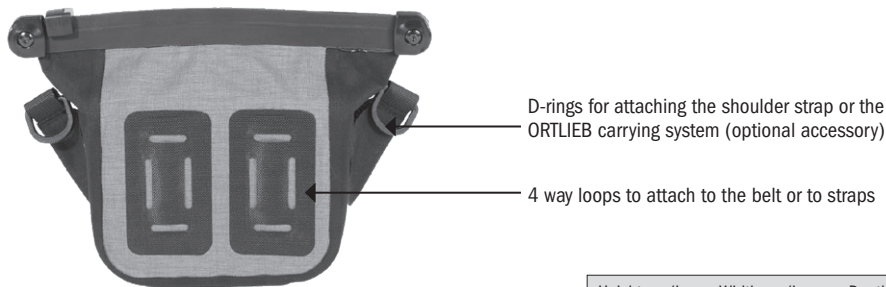

PROTECT

Padded camera bag for compact cameras

Height cm/in.	Width cm/in.	Depth cm/in.	Vol. l/cu.in.	Weight g/oz.
12/4.7	15/5.9	7/2.8	1.3/79	110/3.9

Figures apply to inner dimensions

- Protects compact cameras against rain and spray
- Padded bag protects against mechanical impacts
- Waterproof Quick-Seal-Closure
- Slider for easy and fast closing
- D-rings for fixation of the ORTLIEB harness system (optional accessory)
- Welded on loops on the back side for horizontal or vertical attachment at belts or other bags with straps
- Also ideal for video cameras and binoculars
- Temperatures below -5°C/23°F may affect the function of the sealing lip

Bag is supplied with carrying strap and internal padding

PRODUCT-INFO