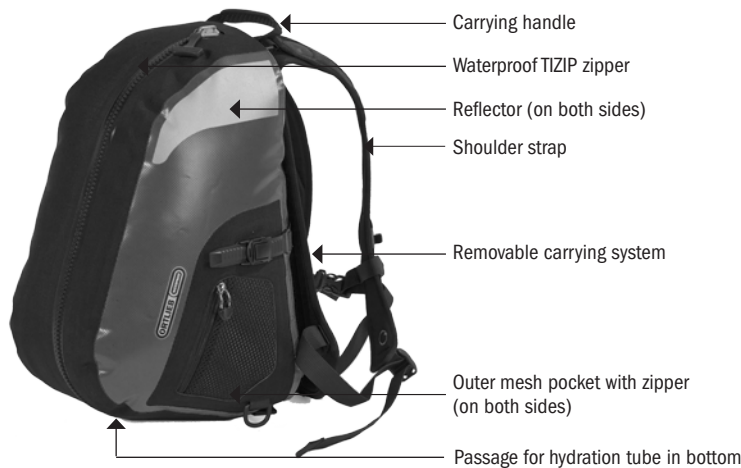

BACKPACK FOR RECUMBENT/SCOOTER BIKES

Daypack for Recumbent and Scooter Bikes

Height cm/in.	Width cm/in.	Depth cm/in.	Vol. l/cu.in.	Weight g/oz.
44/17.3	19/11.4	26/10.2	18/1098	980/34.6

- Waterproof daypack for fixation on recumbent or scooter bikes
- TIZIP zipper
- PVC-coated polyester and Cordura
- Removable carrying system
- Internal pocket
- Two outer mesh pockets with zipper (not waterproof!)
- Carrying handle
- Passage for hydration tube (tube not included)
- Can be fixed on rack (recumbent bike) or behind the seat (scooter bike)

Recumbent backpack come with removable carrying system, fixing strap for seat

PRODUCT-INFO

Please find information on IP symbols on our info sheet or at www.ortlieb.com/ip-symbols

Liegerad-Rucksack-05-2011