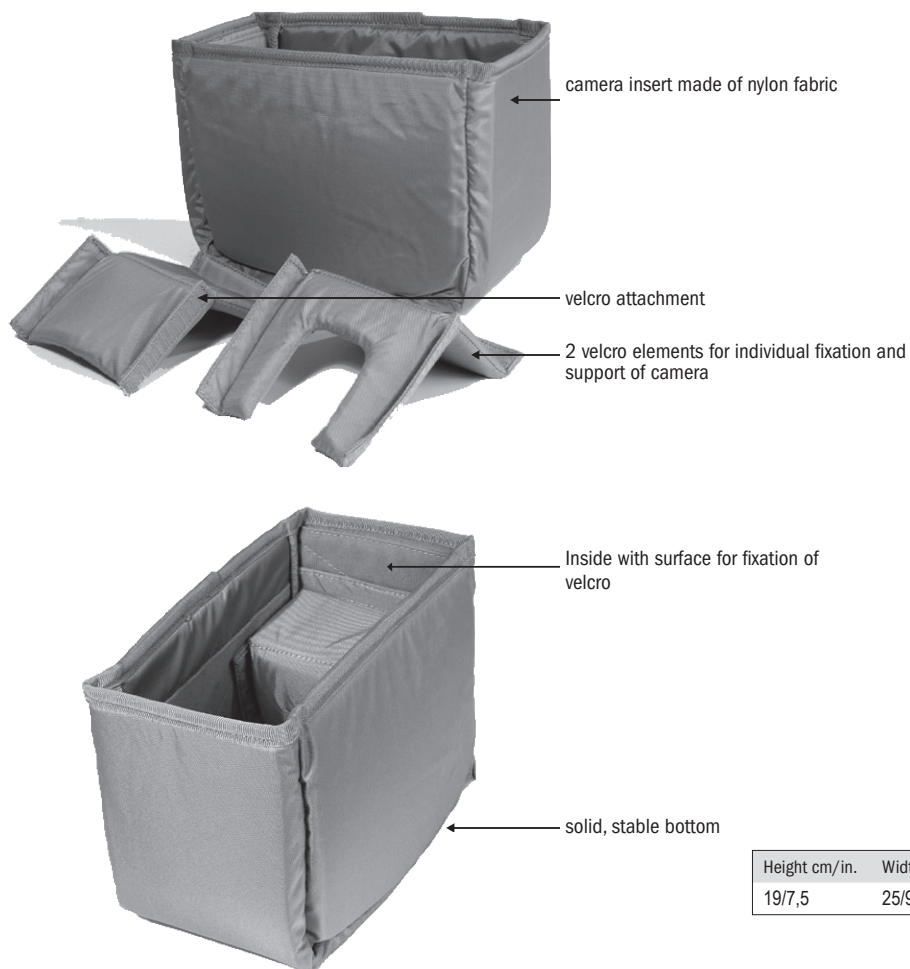

## PADDED CAMERA INSERT

for handlebar bags Ultimate2 to 5

ORTLIEB

WATERPROOF

PVC  
FREE

- padded camera insert made of nylon for protection of camera equipment
- fits into handlebar bags Ultimate2-5 (size M and L)
- converts handlebar bag into a camera bag
- internal dividers can be fixed individually with two velcro elements
- suitable for single lens camera, video camera or binoculars
- also fits into the ORTLIEB Hip-Pack

PRODUCT-INFO

UJPhotoinsert-11-2008