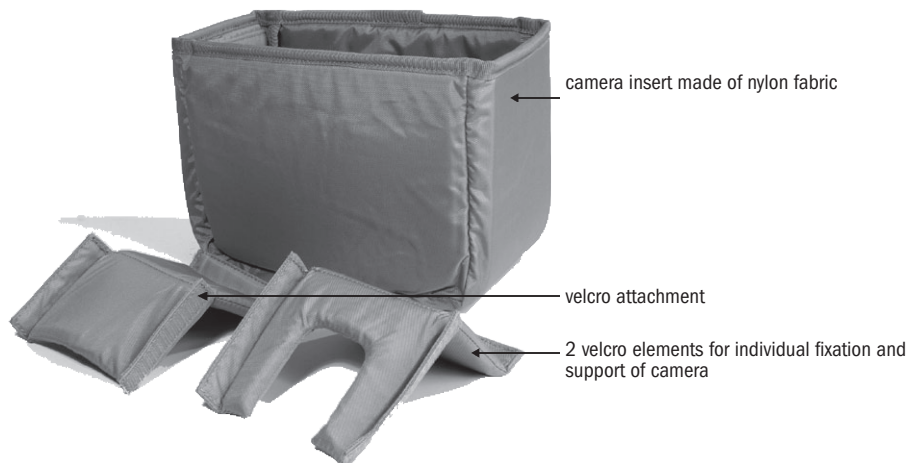

PADDED CAMERA INSERT

for handlebar bags Ultimate2 to 5

ORTLIEB WATERPROOF

PVC
FREE

Height cm/in.	Width cm/in.	Depth cm/in.	Weight g/oz.
19/7,5	25/9,8	12/4,7	190/6,7

- padded camera insert made of nylon for protection of camera equipment
- fits into handlebar bags Ultimate2-5 (size M and L)
- converts handlebar bag into a camera bag
- internal dividers can be fixed individually with two velcro elements
- suitable for single lens camera, video camera or binoculars
- also fits into the ORTLIEB Hip-Pack