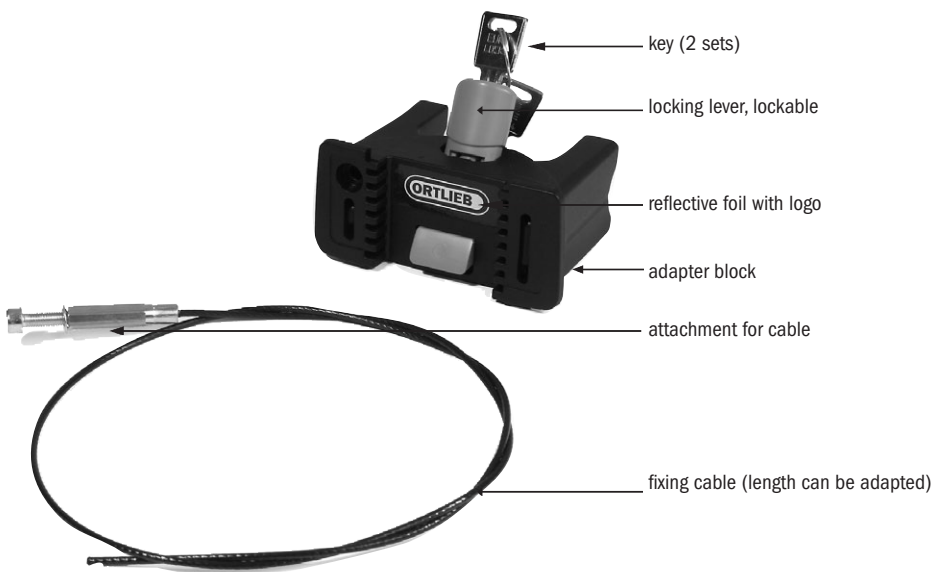

## MOUNTING SYSTEM

for handlebar bags Ultimate2 to 5

Weight g/oz.
150/5,3

- lockable adapter for mounting ORTLIEB handlebar bags Ultimate2-5 (comes with 2 sets of keys which can also be ordered if serial number is available)
  - mounting fits to all handlebars
  - simple and fast mounting with only one cable
  - extension adapter and spare cable available as accessory
  - a reflective foil covering the front of the fixing plate ensures more safety when cycling in the dark without the handlebar bag
  - compatible with the VRO extension by Syntace and the mounting set KLICKfix by Rixen & Kaul
- Contents: adapter block, cable with attachment, 2 sets of keys, hexagon key, mounting instructions

PRODUCT-INFO

U5mountingset-01-2010