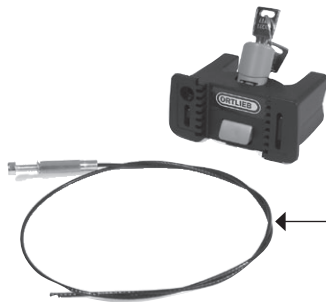

ULTIMATE5 COMPACT

Handlebar bag with lid closure

Lid with velcro closure

Reflective logo

Abrasion resistant fabric

Removable, padded and adjustable shoulder strap

Handlebar bag mounting with reflective foil (lockable)

Fixing cable (length adjustable)

Material	Height cm/in.	Width cm/in.	Depth cm/in.	Vol. l/cu.in.	Weight g/oz.
PS 36 C	20/7,9	14/17 5,5/6,7	8/3,1	2,7/165	470/16,6
PD620/PS490	20/7,9	14/17 5,5/6,7	8/3,1	2,7/165	500/17,7

- Compact handlebar bag with lid closure
- Fits to all handlebar diameters and conical handlebars
- Easy to open and close with one hand
- Abrasion resistant cordura fabric
- Inner stiffener with foam surface
- Low weight
- Reflective logo on front
- Removable padded shoulder strap
- Including lockable handlebar bag mounting kit
- Ideal for short tours
- Suitable as small handbag
- All ORTLIEB handlebar bags are compatible with the KLICKfix fixing system by Rixen & Kaul
- Accessories: mounting kit e.g. for use on a second bike, extension adapter for mounting onto extremely curved handlebars such as Modolo, YUMA, Humpert CONTEST

The Ultimate5 Compact comes with shoulder strap and lockable mounting kit.

PRODUCT-INFO

U5Compact101-2010