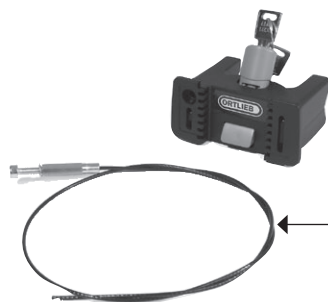

ULTIMATE5 COMPACT

Handlebar bag with lid closure

Lid with velcro closure

Reflective logo

Abrasion resistant fabric

Removable, padded and adjustable shoulder strap

Handlebar bag mounting with reflective foil (lockable)

Fixing cable (length adjustable)

Material	Height cm/in.	Width cm/in.	Depth cm/in.	Vol. l/cu.in.	Weight g/oz.
PS 36 C	20/7,9	14/17 5,5/6,7	8/3,1	2,7/165	470/16,6
PD620/PS490	20/7,9	14/17 5,5/6,7	8/3,1	2,7/165	500/17,7

- Compact handlebar bag with lid closure
- Fits to all handlebar diameters and conical handlebars
- Easy to open and close with one hand
- Abrasion resistant cordura fabric
- Inner stiffener with foam surface
- Low weight
- Reflective logo on front
- Removable padded shoulder strap
- Including lockable handlebar bag mounting kit
- Ideal for short tours
- Suitable as small handbag
- All ORTLIEB handlebar bags are compatible with the KLICKfix fixing system by Rixen & Kaul
- Accessories: mounting kit e.g. for use on a second bike, extension adapter for mounting onto extremely curved handlebars such as Modolo, YUMA, Humpert CONTEST

The Ultimate5 Compact comes with shoulder strap and lockable mounting kit.

PRODUCT-INFO

U5Compact101-2010