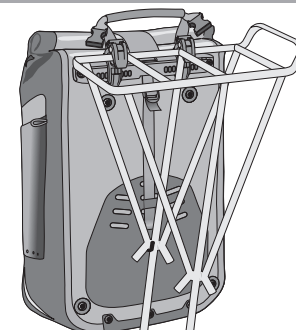

E

F

G

H

QL2.1-SYSTEM

I

J

K

1

2

3

4

5

6

7

8

ACCESSOIRES

= + Art. #E193

= + Art. #E124 (s)