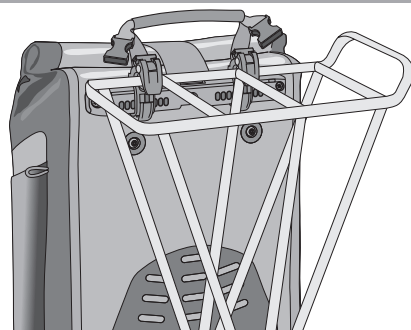

E

F

G

H

QL2.1-SYSTEM

I

J

K

1

2

3

4

5

6

7

8

ACCESSOIRES

= + Art. #E193

= + Art. #E124 (s)