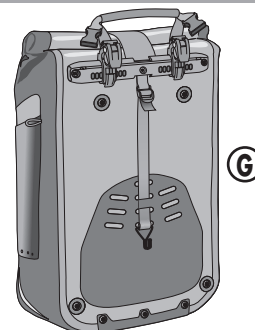

E

F

G

H

QL2.1-SYSTEM

I

J

K

1

2

3

4

5

6

7

8

ACCESSOIRES

= + Art. #E193

= + Art. #E124 (s)