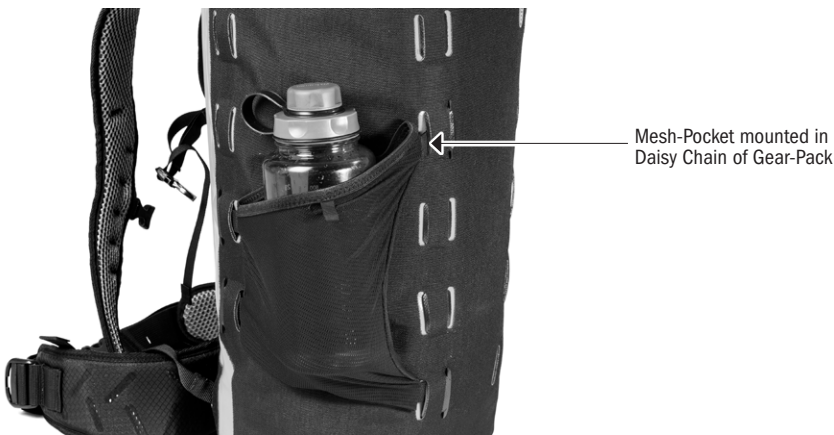

PRODUCT INFO

GEAR-PACK MESH-POCKET

Outer mesh pocket for backpack Gear-Pack

height cm/in	width cm/in.	weight g/oz
27/10 10.6/3.9	17/6.7	43/1.5

SPECIFICATIONS:

- + Outer mesh pocket made of robust and flexible material
- + For mounting into Daisy Chain of backpack Gear-Pack
- + Suitable for all 3 sizes of Gear-Pack
- + Ideal for drinking bottle or storing equipment

Contents: 1 Mesh-Pocket