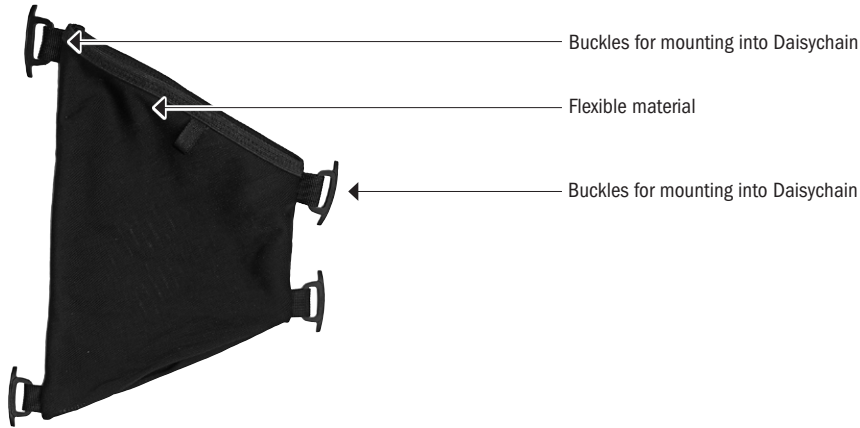

PRODUCT INFO

GEAR-PACK MESH-POCKET

Outer mesh pocket for backpack Gear-Pack

height cm/in	width cm/in.	weight g/oz
27/10 10.6/3.9	17/6.7	43/1.5

SPECIFICATIONS:

- + Outer mesh pocket made of robust and flexible material
- + For mounting into Daisy Chain of backpack Gear-Pack
- + Suitable for all 3 sizes of Gear-Pack
- + Ideal for drinking bottle or storing equipment

Contents: 1 Mesh-Pocket