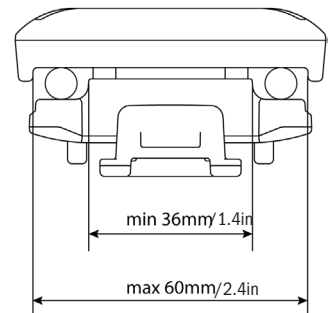

PRODUCT INFO

MICRO TWO

Ultra lightweight saddle bag with roll closure

Mounting set for saddle bag (included)

height cm/in.	width cm/in.	depth cm/in.	vol. L/cu.in	weight g/oz.
7/2.8	12/4.7	12/4.7	0.5/31	120/4.2
9/3.5	12/4.7	14/5.5	0.8/49	140/4.9

SPECIFICATIONS:

- + Ultra lightweight Saddle-Bag in 2 sizes for race bike and mountain bike
- + Ideal for spare tube and tools
- + Roll closure with elastics easy and safe to close
- + PU-coated nylon fabric
- + Reflector
- + Including mounting set for saddle
- + No protruding plastic components on inside
- + Simple mounting to seat braces
- + Single-handed removal of Micro Two
- + Maximum load 1 kg/2 lbs

Contents: Bag comes with mounting set

Optional accessories: Saddle-Bag Mounting-Set (No. E97) for additional bike

Note: In order to meet standard IP64 (6=dustproof, 4=protected against splash water coming from all directions) the roll closure must be rolled at least 3-4 times.