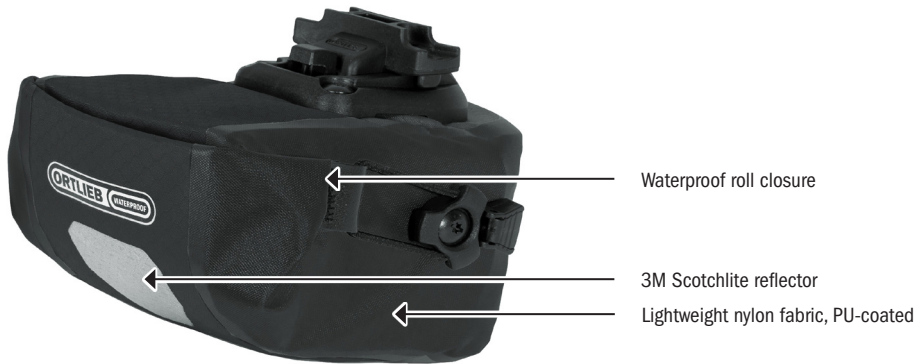

PRODUCT INFO

MICRO TWO

Ultra lightweight saddle bag with roll closure

Mounting set for saddle bag (included)

height cm/in.	width cm/in.	depth cm/in.	vol. L/cu.in	weight g/oz.
7/2.8	12/4.7	12/4.7	0.5/31	120/4.2
9/3.5	12/4.7	14/5.5	0.8/49	140/4.9

SPECIFICATIONS:

- + Ultra lightweight Saddle-Bag in 2 sizes for race bike and mountain bike
- + Ideal for spare tube and tools
- + Roll closure with elastics easy and safe to close
- + PU-coated nylon fabric
- + Reflector
- + Including mounting set for saddle
- + No protruding plastic components on inside
- + Simple mounting to seat braces
- + Single-handed removal of Micro Two
- + Maximum load 1 kg/2 lbs

Contents: Bag comes with mounting set

Optional accessories: Saddle-Bag Mounting-Set (No. E97) for additional bike

Note: In order to meet standard IP64 (6=dustproof, 4=protected against splash water coming from all directions) the roll closure must be rolled at least 3-4 times.