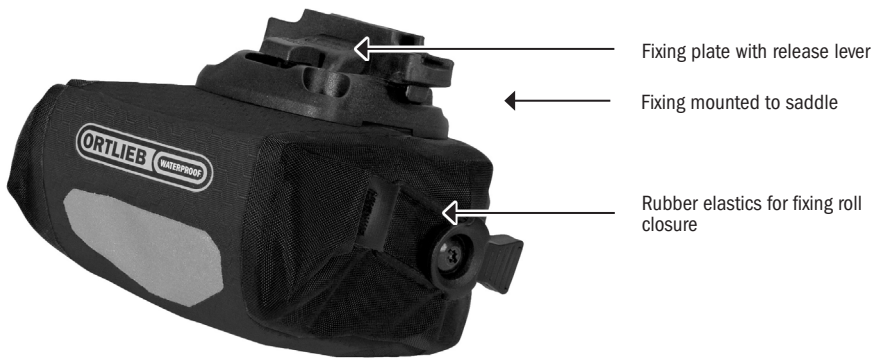

PRODUCT INFO

MICRO TWO

Ultra lightweight saddle bag with roll closure

Mounting set for saddle bag (included)

height cm/in.	width cm/in.	depth cm/in.	vol. L/cu.in	weight g/oz.
7/2.8	12/4.7	12/4.7	0.5/31	120/4.2
9/3.5	12/4.7	14/5.5	0.8/49	140/4.9

SPECIFICATIONS:

- + Ultra lightweight Saddle-Bag in 2 sizes for race bike and mountain bike
- + Ideal for spare tube and tools
- + Roll closure with elastics easy and safe to close
- + PU-coated nylon fabric
- + Reflector
- + Including mounting set for saddle
- + No protruding plastic components on inside
- + Simple mounting to seat braces
- + Single-handed removal of Micro Two
- + Maximum load 1 kg/2 lbs

Contents: Bag comes with mounting set

Optional accessories: Saddle-Bag Mounting-Set (No. E97) for additional bike

Note: In order to meet standard IP64 (6=dustproof, 4=protected against splash water coming from all directions) the roll closure must be rolled at least 3-4 times.