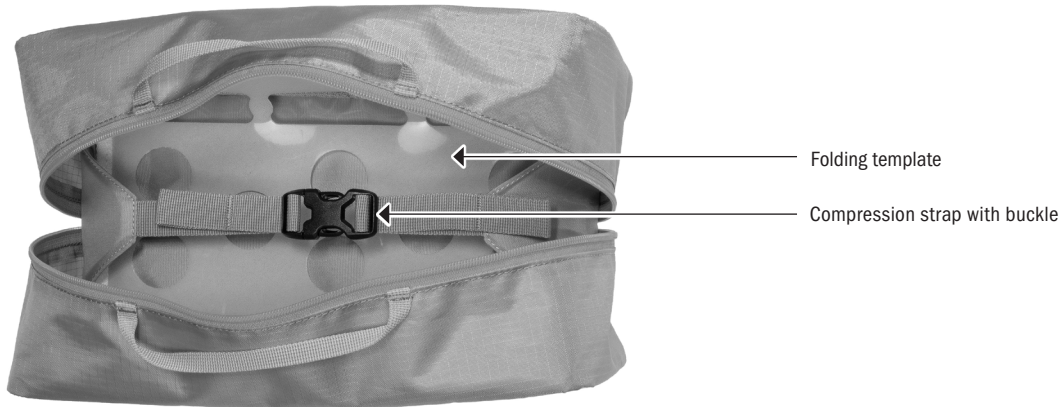

PRODUCT INFO

PACKING CUBE S

Lightweight packing cube for travel, camping and bike tour

height cm/in.	width cm/in.	depth cm/in.	vol L/cu.in.	weight g/oz.
12,5/4.9	32/12.6	15,5/6.1	6/366	193/6.8

SPECIFICATIONS:

- + Lightweight polyester packing cube for travel, camping and bike tour*
- + Ideal for shirts, T-shirts or shoes
- + Compression for minimum packing size
- + Including stabilizing folding template for easy packing and wrinkle-free transport
- + Large opening through circumferential zipper for easy filling
- + Carrying handles
- + Ideal for ORTLIEB Duffles, Rack-Packs, as well as for all bike bags (Back-Roller/Bike-Packer)
- + Two way zippers
- + Also available in bundle (with Packing Cube L and Toiletry Bag) with price advantage

Contents: Packing Cube S

Note: Not waterproof

* In a bike bag (eg Back-Roller, Bike-Packer) does not fit a complete bundle, but either 1x Packing Cube L and 1x Toiletry Bag or 2x Packing Cube S and 1x Toiletry Bag