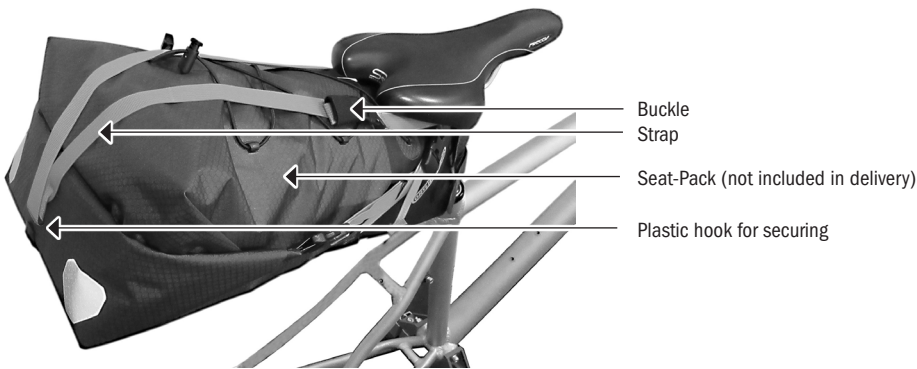

## SEAT-PACK SUPPORT STRAP

Strap set for fixing the Seat-Packs

Strap for supporting the Seat-Pack

Buckle Strap

Seat-Pack (not included in delivery)

Plastic hook for securing

### SPECIFICATIONS:

- + Nylon strap with buckle and hook for supporting the Seat-Packs
- + Prevents lowering of pack with uneven weight distribution
- + Additional support for Seat-Pack straps when fully loaded
- + Excessive strap is fixed with hook and loop fastener
- + Can be used for Seat-Pack 11 L and 16,5 L

**Contents:** Seat-Pack Support Strap for Seat-Pack 11 L and 16,5 L