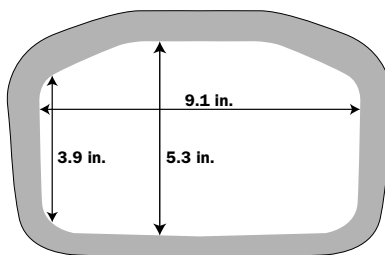

Dimensions transparent sleeve