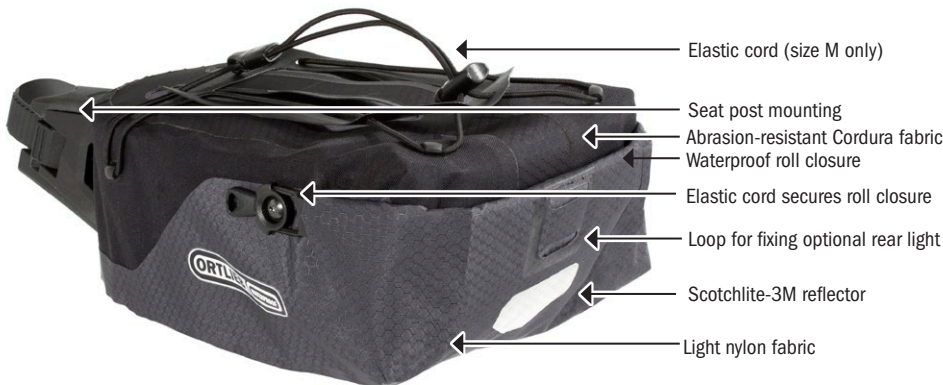

PRODUCT INFO

SEATPOST-BAG

Saddle-Bag with integrated seat post mounting

Received Eurobike
AWARD 2012 (if Design and Messe
Friedrichshafen)

Size	height cm/in.	width cm/in.	depth cm/in.	vol. L/cu.in	weight g/oz.
S	8/3.1	26/10.2	14/5.5	1.5/92	244/8.6
M	14/5.5	35/13.8	15/5.9	4/244	425/15

SPECIFICATIONS:

- + Lightweight seat post bag in two sizes (1,5 and 4 L) with integrated mounting
- + PU-coated nylon and Cordura fabric
- + Ideal for day tours by mountainbike or roadbike
- + Adjustable ratchet for mounting to circular seat posts
- + Do not use on carbon seatposts!
- + Adjustable closure for fixing to round seat posts
- + Can be taken off quickly and single-handedly
- + Roll closure with elastics for tight fixing and minimum dimensions
- + Size M with 2 flat integrated mesh pockets and elastic cords on top for fixing additional equipment
- + Strong illuminating 3M Scotchlite reflector for more safety in the dark
- + Fixing for optional rear light
- + When biking without fenders, the bag keeps off dirt and water
- + Maximum load 1.5 kg/3.3 lbs. (size S) and 2.5 kg/6.6 lbs. (size M)!

Contents: Seatpost Bag comes with integrated mounting

Note: In order to meet standard IP64 (6=dustproof, 4=protected against splash water coming from all directions) the roll closure must be rolled at least 3-4 times.