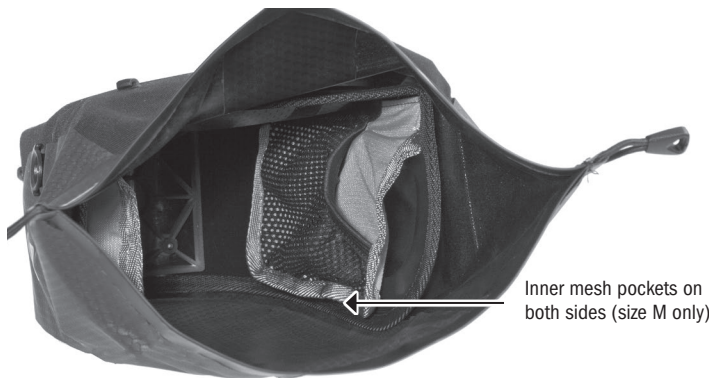

PRODUCT INFO

SEATPOST-BAG

Saddle-Bag with integrated seat post mounting

Received Eurobike
AWARD 2012 (if Design and Messe
Friedrichshafen)

Size	height cm/in.	width cm/in.	depth cm/in.	vol. L/cu.in	weight g/oz.
S	8/3.1	26/10.2	14/5.5	1.5/92	244/8.6
M	14/5.5	35/13.8	15/5.9	4/244	425/15

SPECIFICATIONS:

- + Lightweight seat post bag in two sizes (1,5 and 4 L) with integrated mounting
- + PU-coated nylon and Cordura fabric
- + Ideal for day tours by mountainbike or roadbike
- + Adjustable ratchet for mounting to circular seat posts
- + Do not use on carbon seatposts!
- + Adjustable closure for fixing to round seat posts
- + Can be taken off quickly and single-handedly
- + Roll closure with elastics for tight fixing and minimum dimensions
- + Size M with 2 flat integrated mesh pockets and elastic cords on top for fixing additional equipment
- + Strong illuminating 3M Scotchlite reflector for more safety in the dark
- + Fixing for optional rear light
- + When biking without fenders, the bag keeps off dirt and water
- + Maximum load 1.5 kg/3.3 lbs. (size S) and 2.5 kg/6.6 lbs. (size M)!

Contents: Seatpost Bag comes with integrated mounting

Note: In order to meet standard IP64 (6=dustproof, 4=protected against splash water coming from all directions) the roll closure must be rolled at least 3-4 times.