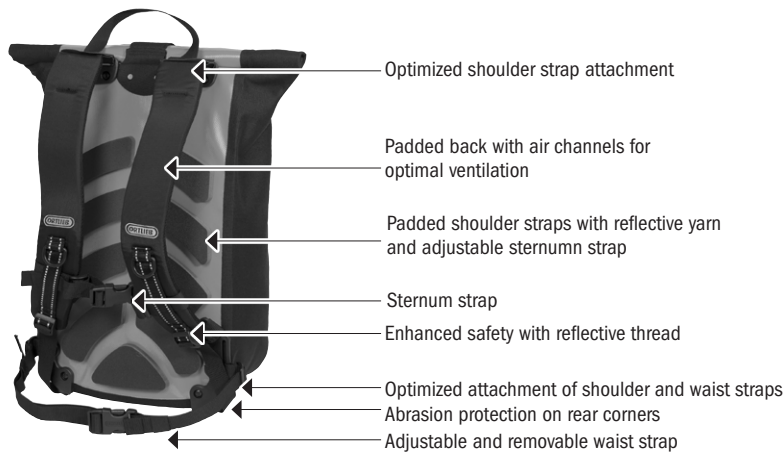

PRODUCT INFO

VELOCITY

Messenger-style daypack

Recommended buy* by outdoor magazine (D), 3/2014

Bike light fixed to backpack (not included)

height cm/in.	width cm/in.	depth cm/in.	vol. L/cu.in	weight g/oz.
50/19.7	30/11.8	16/6.3	24/1465	1010/35.7

SPECIFICATIONS:

- + Waterproof daypack with comfortable foam padding
- + Ideal as school backpack or for walks
- + Fixing for optional rear light or helmet (not included)
- + Waist strap for tight and secure fit
- + Adjustable and removable waist strap
- + Fast access and easy loading due to roll closure with Velcro
- + Protection around bottom corners on rear side prevents abrasion
- + Removable inner pocket for keys, change, mobile phone, can also be used as waist strap pocket
- + Takes A4 folders
- + Carrying handle

Contents: Backpack with waist strap

Optional accessories: Velcro extension strap

Note: In order to meet standard IP64 (6=dustproof, 4=protected against splash water coming from all directions) the roll closure must be rolled at least 3-4 times.